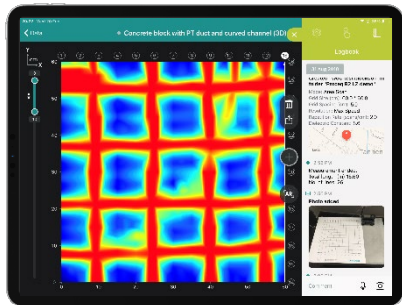

# Proceq GPR Live

GP8000 | GP8800

---

Structural imaging and inspection with SFCW ground penetrating radar technology

---

## Performance

Superior depth and clarity of data thanks to the unique Swiss Made radar technology with all the frequencies you'll ever need and. Immediate insights with 3D and Augmented Reality.

## Versatility

Inspect with ease of use, from the tightest spots, to the tallest walls, to the longest streets. Superior ergonomics to tackle any challenge with comfort, without cables.

## Productivity

A mobile app that lets you annotate measurements with voice, photos, and comments. Generate reports and share them instantly. Access your data from anywhere, anytime.