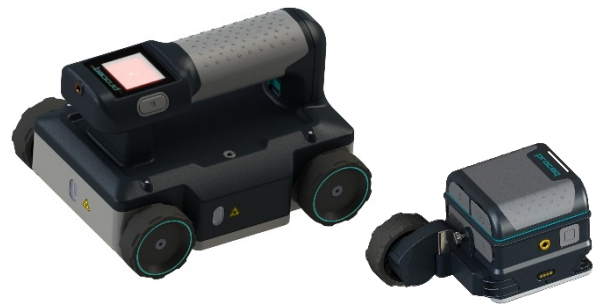

# Proceq GPR Live

GP8000 | GP8800

---

Structural imaging and inspection with SFCW ground penetrating radar technology

---

## Versatility

Inspect with ease of use, from the tightest spots, to the tallest walls, to the longest streets. Superior ergonomics to tackle any challenge with comfort, without cables.